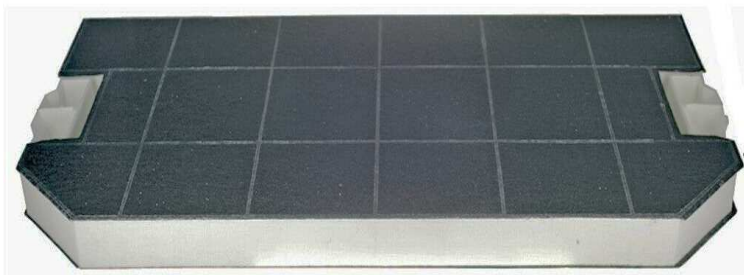

New 01/2022 AVAILABLE FROM 20/01/2022

COD. FKS165BSH

Filtro carbone attivo cappa
Active carbon filter cooker hoods
ADATTABILE /ADAPTABLE

B/S/H 00460367

Dim: 50 x 23,4 x 3CM

COD. FKS164BSH

Kit Filtro carbone attivo cappa
kit Active carbon filter cooker hoods

ADATTABILE /ADAPTABLE
B/S/H 00460736

Dim: 45 X 32 X 4CM

1 PCS

COD. FKS803

Kit Filtro carbone attivo cappa
kit Active carbon filter cooker hoods

ADATTABILE /ADAPTABLE
MIELE DKF13 -1

Dim: 48 X11,7 X 3CM

COD. FKS804

Filtro carbone attivo cappa
Active carbon filter cooker hoods

ADATTABILE /ADAPTABLE
MIELE DKF12 -1

Dim: 28,7 X 24,3 X 2 CM

New 01/2022 AVAILABLE FROM 20/01/2022

COD. FKA81

Filtro Cappa alluminio adattabile a:

Metalfilter vooker hoods adaptable to:

bosch-neef - balay - siemens

sost codes: 00353110 /353110

Dim: 310 X 250 X 8 MM

1 PCS

COD. FKA571

1 Filtro Alluminio da ritagliare

1 Metalfilter TO CUT